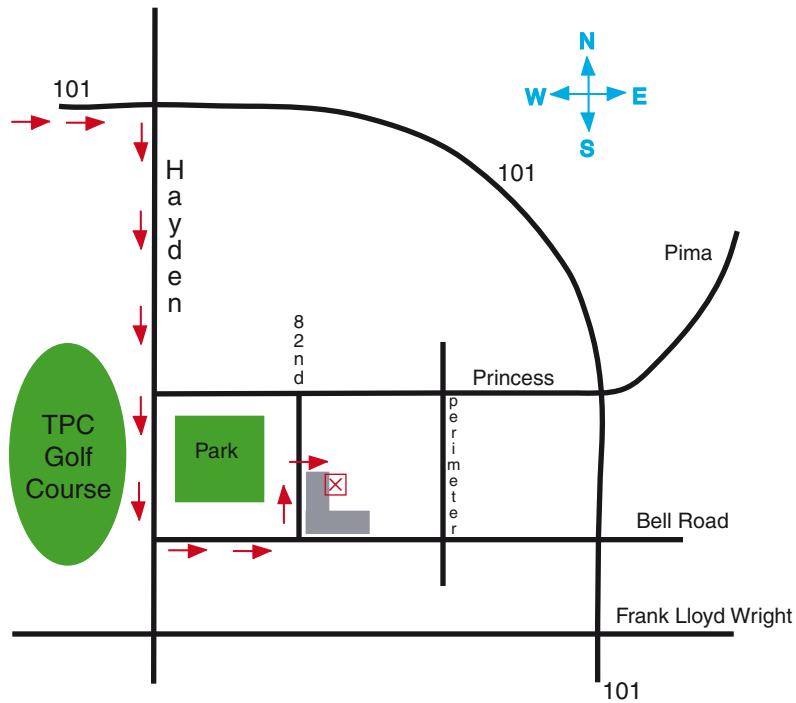

SUBURBAN MORTGAGE, INC.
North Scottsdale Location
8377 E Hartford Dr. Ste. 120
Scottsdale, AZ 85255

DIRECTIONS:

Driving East on the 101, exit Hayden Road.
Turn right and drive south past the large park.
Turn Left on Bell Road.
Turn left on 82nd Street.
Turn right into the 1st driveway on the right.
Driving into the parking lot you will turn right
into the 1st aisle and we are the 1st set of doors.
Enter our suite directly from the parking lot, Suite 120.